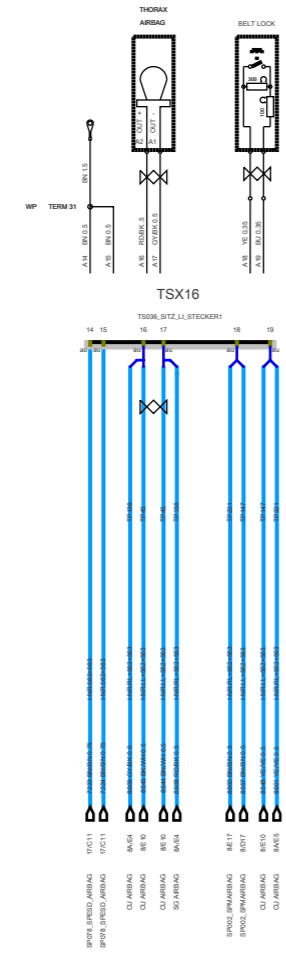

BLACK	BK	BL
BROWN	BR	BN
RED	RE	RD
ORANGE	OR	OG
YELLOW	YE	YL
GREEN	GN	GN
BLUE	BLU	BL
PURPLE	PR	PL
PINK	PK	PK
WHITE	WT	WH
GOLD	GD	GD
TRUCKING	TK	TK
SILVER	SL	SL

Brester 987
 MODEL 2005 SHEET 10 SEAT BASIC COMFORT