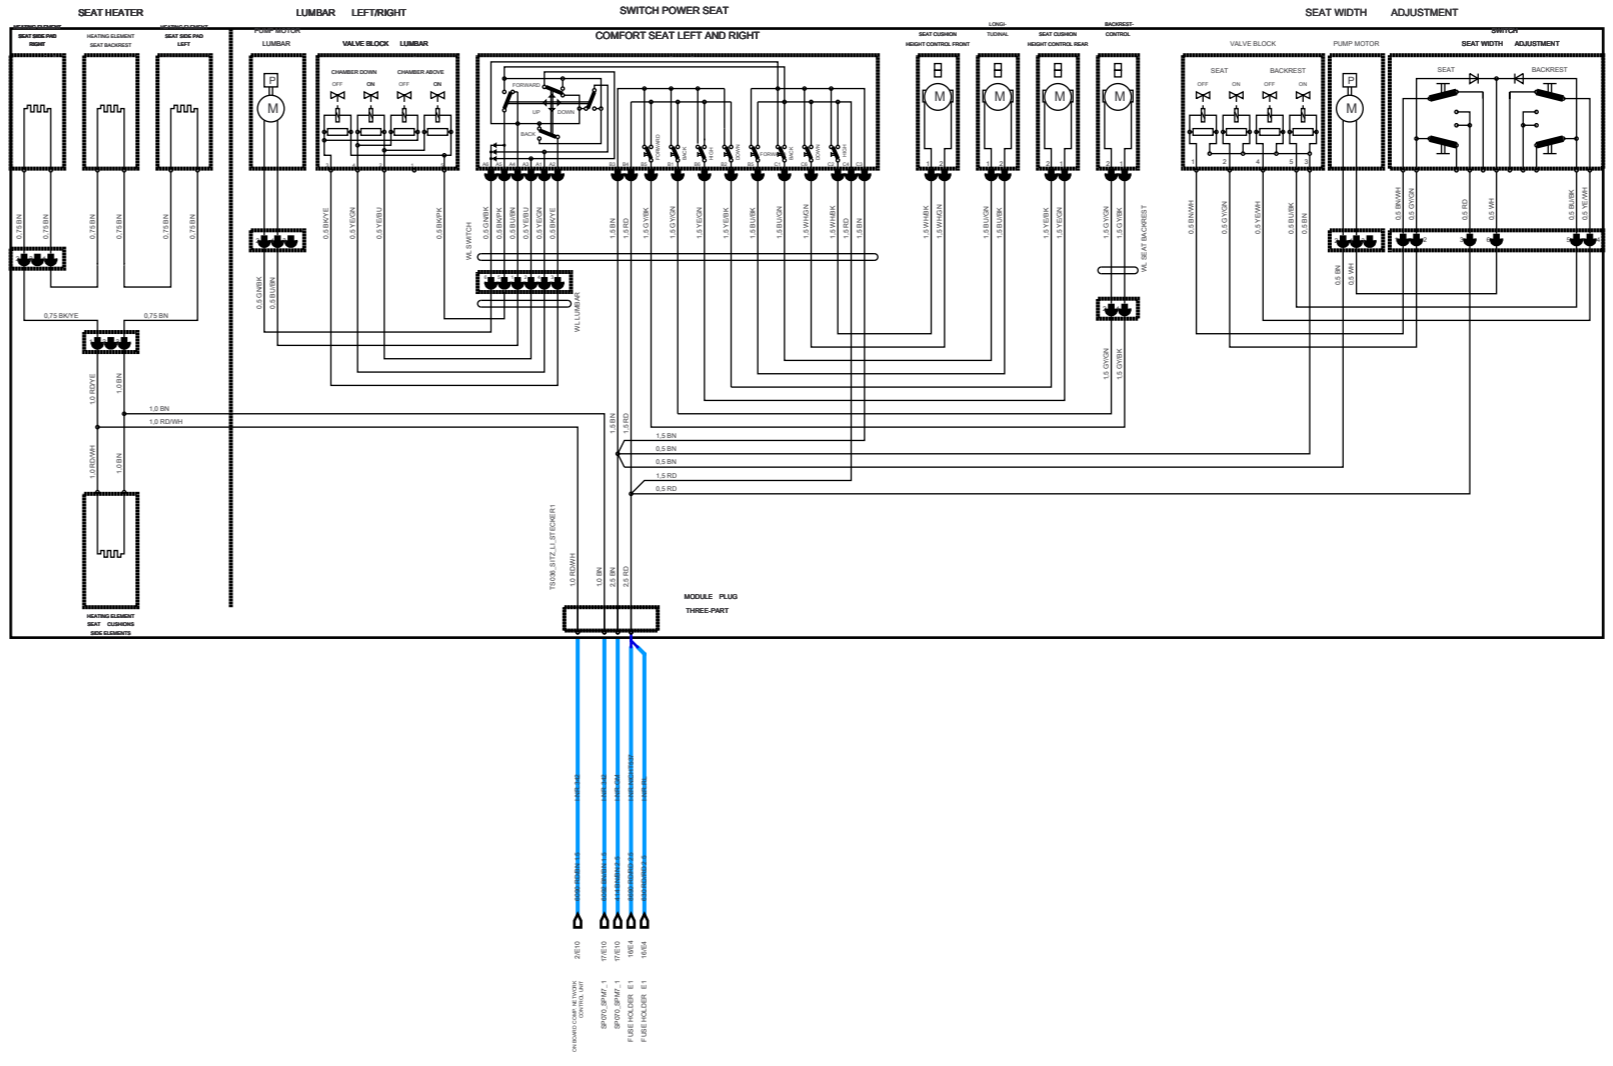

BLACK	BK	BL
BROWN	BR	BN
RED	RE	RD
ORANGE	OR	OG
YELLOW	YE	YL
GREEN	GN	GN
BLUE	BLU	BL
PURPLE	PR	PL
PINK	PK	PK
WHITE	WT	WH
GOLD	GD	GD
TRUCKING	TK	TK
SILVER	SL	SL

Brester 987
 MODEL 2005 SHEET 10 SEAT BASIC COMFORT