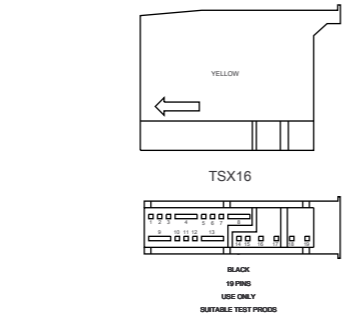

BLACK	BK	BL
BROWN	BR	BN
RED	RE	RD
ORANGE	OR	OG
YELLOW	YE	YL
GREEN	GN	GN
BLUE	BLU	BL
PURPLE	PR	PL
PINK	PK	PK
WHITE	WT	WH
GOLD	GD	GD
TRUCKING	TK	TK
SILVER	SL	SL

Brester 987
 MODEL 2005 SHEET 10 SEAT BASIC COMFORT