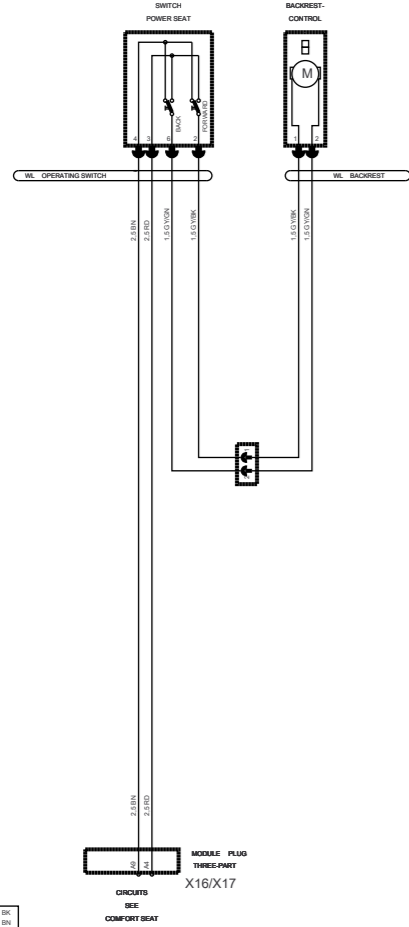

BLACK	BK	BL
BROWN	BR	BN
RED	RE	RD
ORANGE	OR	OG
YELLOW	YE	YL
GREEN	GN	GN
BLUE	BLU	BL
PURPLE	PR	PL
PINK	PK	PK
WHITE	WT	WH
GOLD	GD	GD
TRUCKING	TK	TK
SILVER	SL	SL

Brester 987
 MODEL 2005 SHEET 10 SEAT BASIC COMFORT