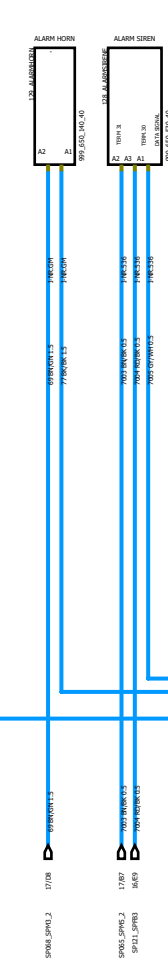

BLACK	—
BROWN	—
RED	—
YELLOW	—
GREEN	—
BLUE	—
VIOLET	—
GRAY	—
WHITE	—
GOLD	—
PINK	—
TELETYPE	—
SILVER	—

1	2	3	4	5	6	7	8	9	10	11	12	13	14	15	16	17	18	19	20	21	22	23	24	25	26	27	28	29	30
---	---	---	---	---	---	---	---	---	----	----	----	----	----	----	----	----	----	----	----	----	----	----	----	----	----	----	----	----	----

CONTROL UNIT REAR