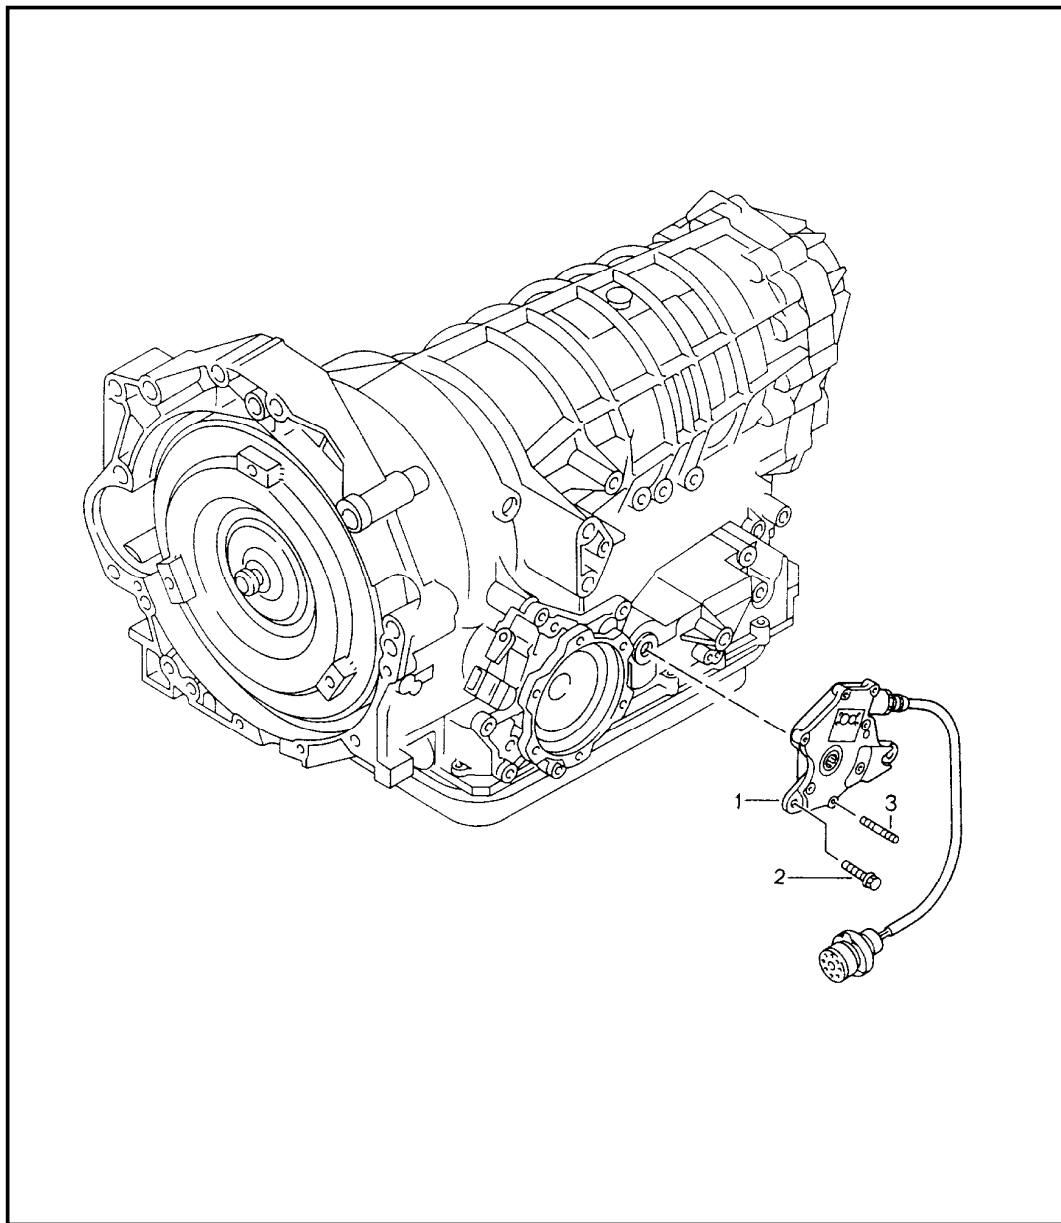

Model	Year	MG	SG	Illustration	Restrictions	UPD	10:14	25.07.2021	PORSCHE	PET	PORSCHE
986	2001	3	20	320-005		619					

Pos	Part Number	Description	Remark	Qty	Model
		Tiptronic Transmission switch			A8600, A8605, A8620
1	986 325 612 01	Switch		1	
2	986 397 025 00	Socket head bolt M 6 X 15 Discontinued part		2	
2	986 397 025 01	Socket head bolt M 6 X 15		2	
3	986 397 024 00	Cylinder pin M 6 X 14		1	